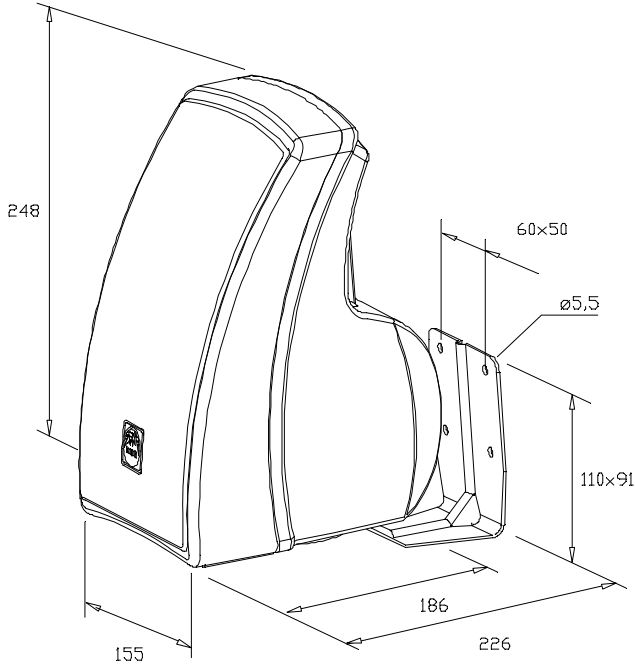

## MD-40(T)

ISO 9001 CERTIFIED

Optional  
IP bracket plastic

Standard bracket

MD-40 is delivered with standard  
bracket, backlid and cable glands.  
kabel dia 4-7,5mm - PG7

Secondary switch tappings	
1 / 1	40,0 W
1 / 2	20,0 W
1 / 4	10,0 W

Sound pressure levels at 1W/1m

SPL vs Freq

Specifications

Material / Color	ABS / Black
Mounting	Bracket
Termination	Screw terminal
Weight w/transformer	3,1 kg
IP-rating	44*
Max. / min. amb. temp	90°C / -40°C
Rated / max. power	40 W / 60 W
SPL 1W/1m	87 dB
SPL rated power	103 dB
Effective freq. range	70 – 20000 Hz
Dispersion (-6dB) 1kHz / 4kHz	105° / 50°
Options	Impedances, colors, labels