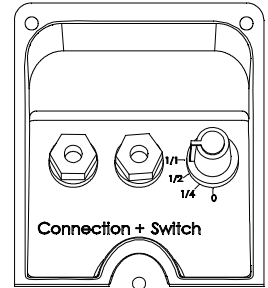

## MD-40(T)

ISO 9001 CERTIFIED

Optional  
IP bracket plastic

Standard bracket

MD-40 is delivered with standard  
bracket, backlid and cable glands.  
kabel dia 4-7,5mm - PG7

Secondary switch tappings	
1 / 1	40,0 W
1 / 2	20,0 W
1 / 4	10,0 W

Sound pressure levels at 1W/1m

SPL vs Freq

Specifications

Material / Color	ABS / Black
Mounting	Bracket
Termination	Screw terminal
Weight w/transformer	3,1 kg
IP-rating	44*
Max. / min. amb. temp	90°C / -40°C
Rated / max. power	40 W / 60 W
SPL 1W/1m	87 dB
SPL rated power	103 dB
Effective freq. range	70 – 20000 Hz
Dispersion (-6dB) 1kHz / 4kHz	105° / 50°
Options	Impedances, colors, labels